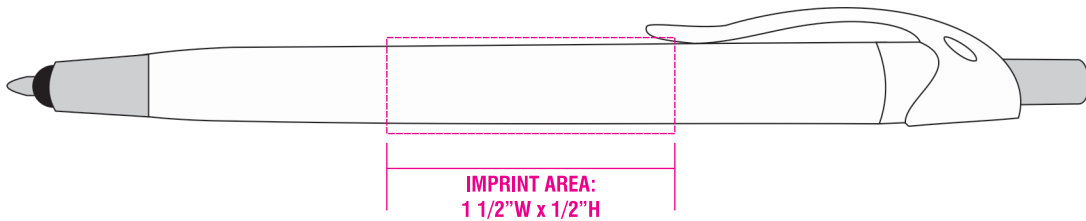

VIRTUAL SAMPLE

REMINDER: VIRTUAL SAMPLES ARE FOR ARTWORK AND IMPRINT VERIFICATION PURPOSES ONLY AND ARE NOT 100% ACCURATE IT MAY NOT REFLECT THE EXACT POSITION OR COLOR OF YOUR IMPRINT ON THE PRODUCT.

PO #:

PEN: BENSON STYLUS / ST-11

IMPRINT COLOR:

ACTUAL SIZE

ENLARGED FOR VIEWING ONLY

- 1.) Please review your artwork carefully. Your approval confirms the accuracy.
- 2.) We are not responsible for errors, wrong phone numbers, addresses, spelling, etc.
- 3.) Delays in proof approval or excessive changes will result in an extended ship date. Excessive delays may make it impossible to meet your in hands date.
- 4.) Minor artwork variations may be necessary in order to print properly. These will be at our discretion.